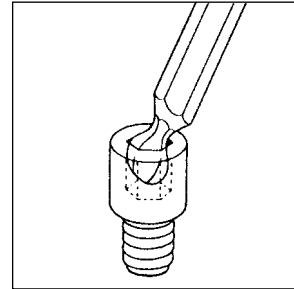

### 99PS40BP Ballpoint Allen hex socket type screwdriver set - Inch sizes

- Unique “ballpoint” tip ideal for tightening and removing Allen socket screws in hard to reach spots or need a quicker way to drive them home
- 9 blades 4"/101.60mm long, 99X5 extension and regular 991 handle in plastic see-through stand-up case
- Will engage screw head from any angle
- Ends precision-machined to close tolerances to help slip easily into sockets and hold securely without reaming

Cat No.	UPC No.	Packed	Tip Size Inch	Tool Length		Shelf Pack
				Inch	mm	
<b>99PS40BP</b>	037103482297	Boxed	Complete set	-	-	3
<b>99PS40BPV</b>	037103482303	Carded	Complete set carded	-	-	3
<b>9920BP</b>	037103482976	-	.050	4	102	6
<b>9921BP</b>	037103482990	-	1/16	4	102	6
<b>9922BP</b>	037103483010	-	5/64	4	102	6
<b>9923BP</b>	037103483034	-	3/32	4	102	6
<b>99764BP</b>	037103483430	-	7/64	4	102	6
<b>9924BP</b>	037103483058	-	1/8	4	102	6
<b>99964BP</b>	037103483553	-	9/64	4	102	6
<b>9925BP</b>	037103483072	-	5/32	4	102	0
<b>9926BP</b>	037103483096	-	3/16	4	102	6
<b>991</b>	037103482532	-	Regular handle	4	102	6
<b>99X5</b>	037103482501	-	Extension	4	102	6